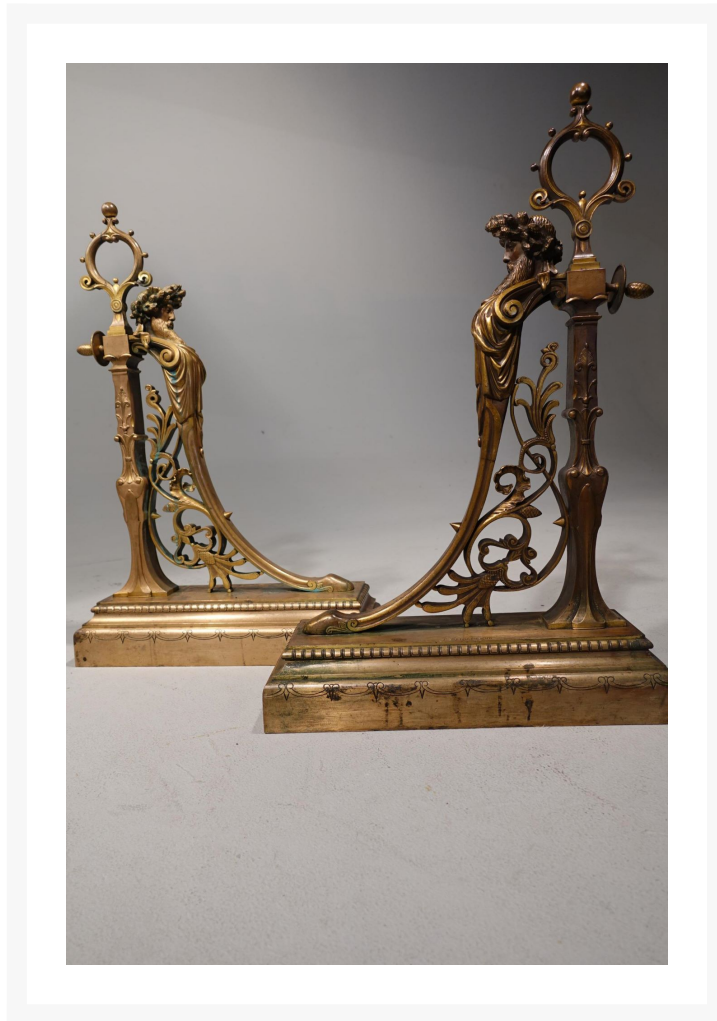

WINDSOR HOUSE

ANTIQUES

A Quite Exceptional Pair of Mid 19th Century Gilt Bronze Fireplace Fittings

£ 3,400

REF: 1118

Height: 59.5 cm (23 1/2") Width: 39.5 cm (15 1/2") Depth: 11.5 cm (4 1/2")

Description

A quite exceptionally fine pair of gilt bronze, fabulous, fireplace fittings. Presumably the ends of a fender. The very best quality. Signed Barbedian.