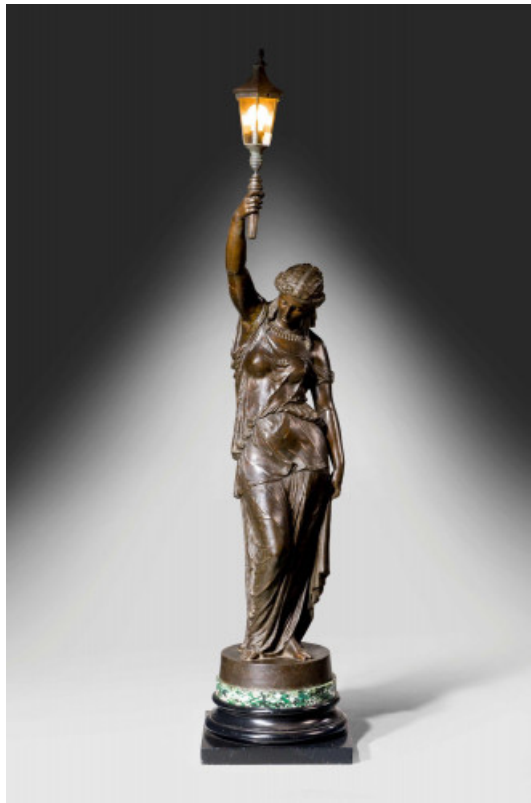

# WINDSOR HOUSE

## A N T I Q U E S

Figure of a 19th Century Neoclassical Maiden after John Bell

REF: 5313

Height: 210.5 cm (82.9") Width: 45.5 cm (17.9") Depth: 45.5 cm (17.9")

**£18,900**

A large bronzed Figure of a 19th Century neoclassical maiden Europe, the outstretched arm supporting a lamp. Well cast details, with a rich brown patina after John Bell