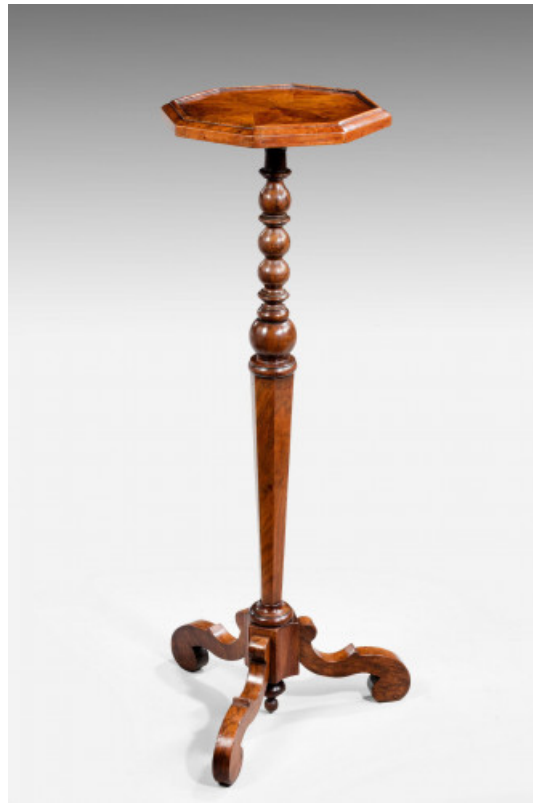

WINDSOR HOUSE

A N T I Q U E S

William and Mary Period Walnut Candle Stand

REF: 7045

Height: 102.235 cm (40.3") Width: 34.29 cm (13.5") Depth: 34.29 cm (13.5")

£3,850 SALE £2,600

A 17th century William and Mary period walnut candle stand or torchere stand. The hexagonal centre stem with finely figured walnut veneers, over three elaborate feet. The top of very good colour and patina, carefully sectioned in diamonds and triangular sections. Octagonal top with a double moulded rim.