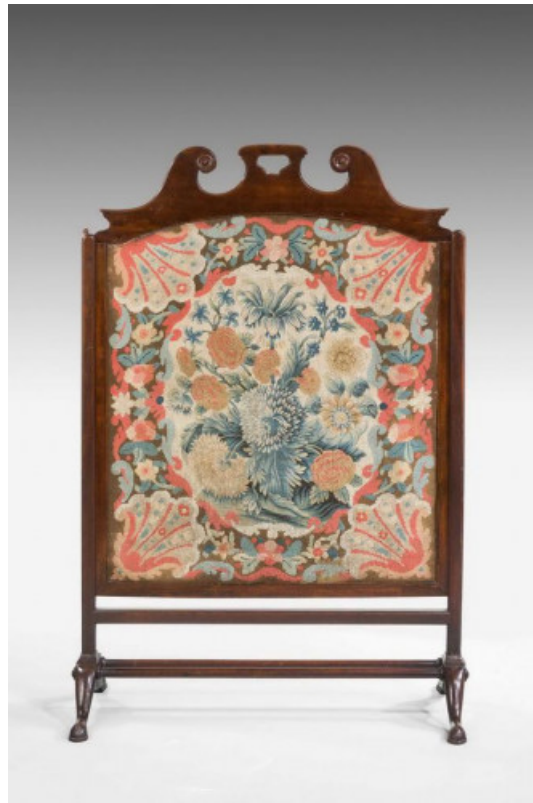

WINDSOR HOUSE

A N T I Q U E S

Chippendale Period Mahogany Fire Screen

REF: 6565

Height: 129.5 cm (51") Width: 81 cm (31.9") Depth: 43 cm (16.9")

£1,550 SALE £1,000

Good Chippendale period mahogany screen with sliding mechanism and with a grosse pointe panel.