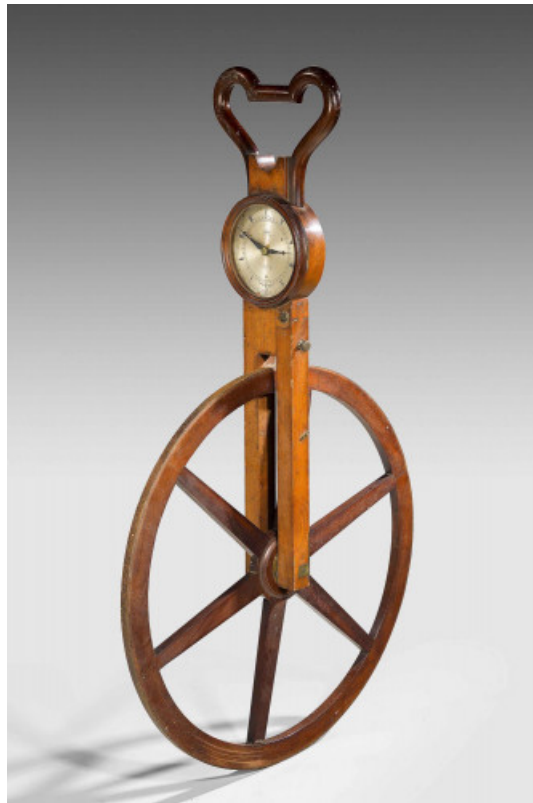

WINDSOR HOUSE

ANTIQUES

Early 19th Century Waywiser by W & S Jones, London

REF: 6751

Height: 81 cm (31.9") Width: 134.5 cm (53") Depth: 32.5 cm (12.8")

£3,400 SALE £2,400

A W & S Jones Waywiser, English, first quarter of the 19th century. Signed to dial W & S Jones 30 Lower Holborn, London, with silvered dial divided for furlongs and miles. A six-spoke wheel, mahogany fork body with shaped top and bar handles