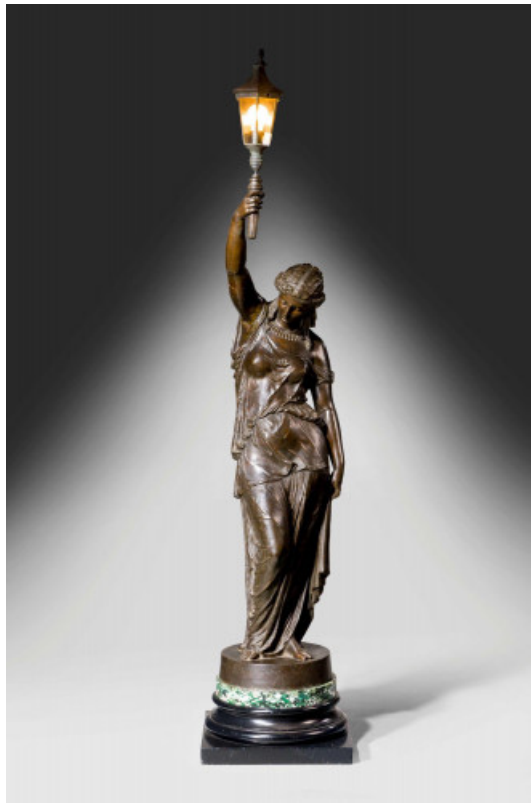

WINDSOR HOUSE

A N T I Q U E S

Figure of a 19th Century Neoclassical Maiden after John Bell

REF: 5313

Height: 210.5 cm (82.9") Width: 45.5 cm (17.9") Depth: 45.5 cm (17.9")

£18,900

A large bronzed Figure of a 19th Century neoclassical maiden Europe, the outstretched arm supporting a lamp. Well cast details, with a rich brown patina after John Bell